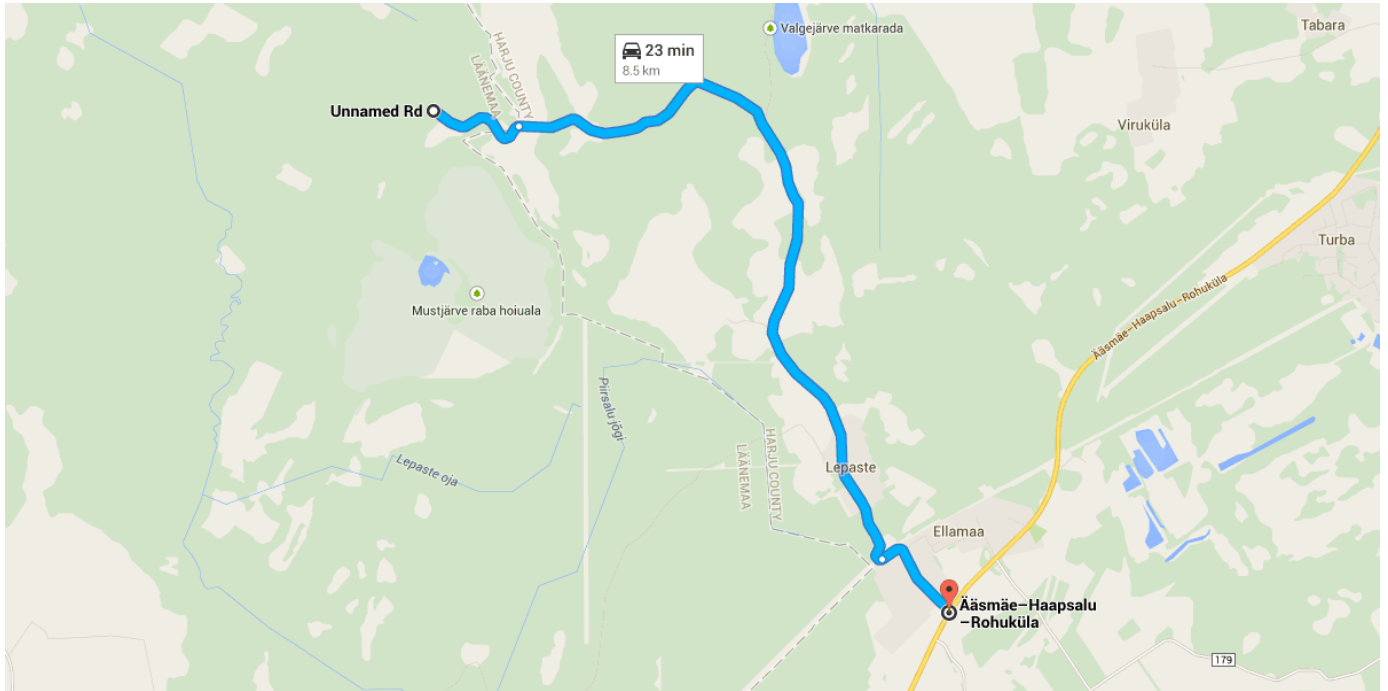

Drive 8.5 km, 23 min

### Directions from Unnamed Rd to Ääsmäe–Haapsalu–Rohuküla

#### ○ Unnamed Rd

90902 Läänemaa

- ↑ 1. Head northeast 9 m
- ↘ 2. Turn right 950 m
- ↘ 3. Turn right 6.6 km
- ↑ 4. Continue onto Ellamaa/Route 169 900 m
- ↘ 5. Turn right onto Ääsmäe–Haapsalu–Rohuküla/Route 9 28 m

#### ◎ Ääsmäe–Haapsalu–Rohuküla

76203 Harjumaa

These directions are for planning purposes only. You may find that construction projects, traffic, weather, or other events may cause conditions to differ from the map results, and you should plan your route accordingly. You must obey all signs or notices regarding your route.