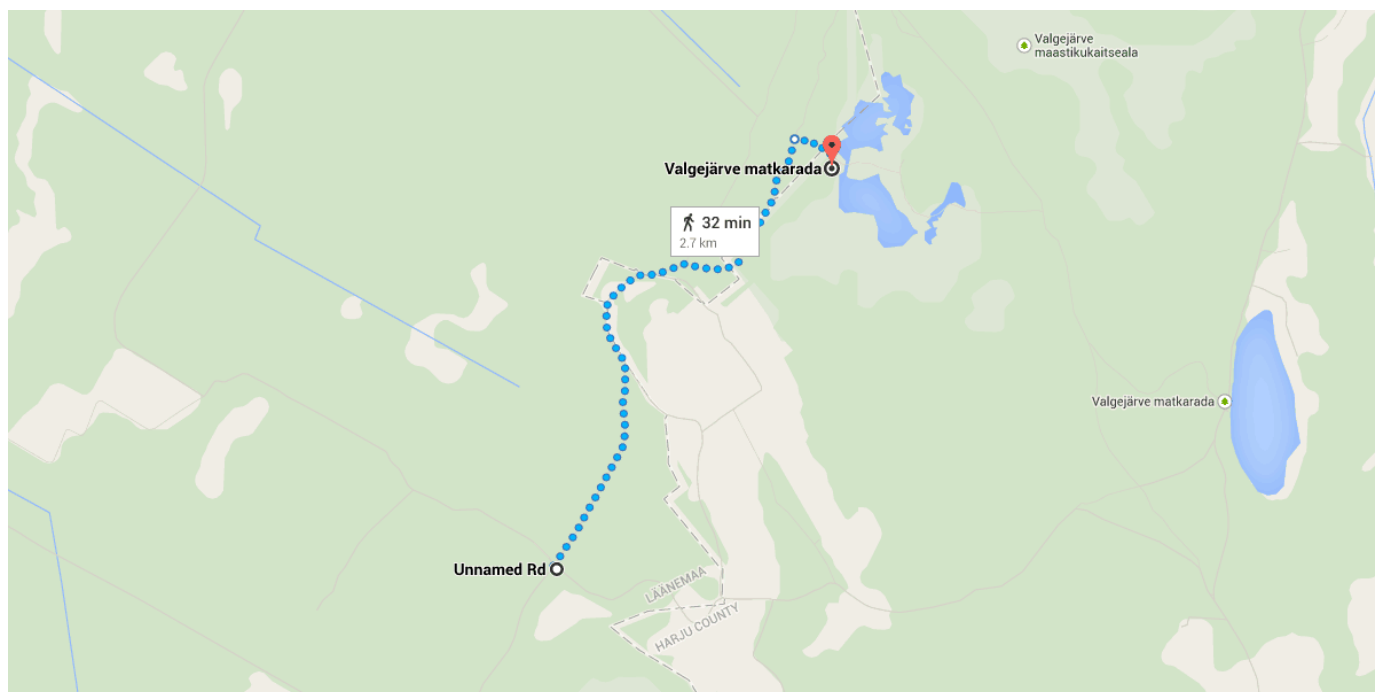

Walk 2.7 km, 32 min

## Directions from Unnamed Rd to Valgejärve matkarada

## ○ Unnamed Rd

90902 Läänemaa

Use caution - may involve errors or sections not suited for walking

1. Head west

20 m

2. Turn right

2.4 km

3. Turn right onto Valgejärve matkarada

Destination will be on the right

210 m